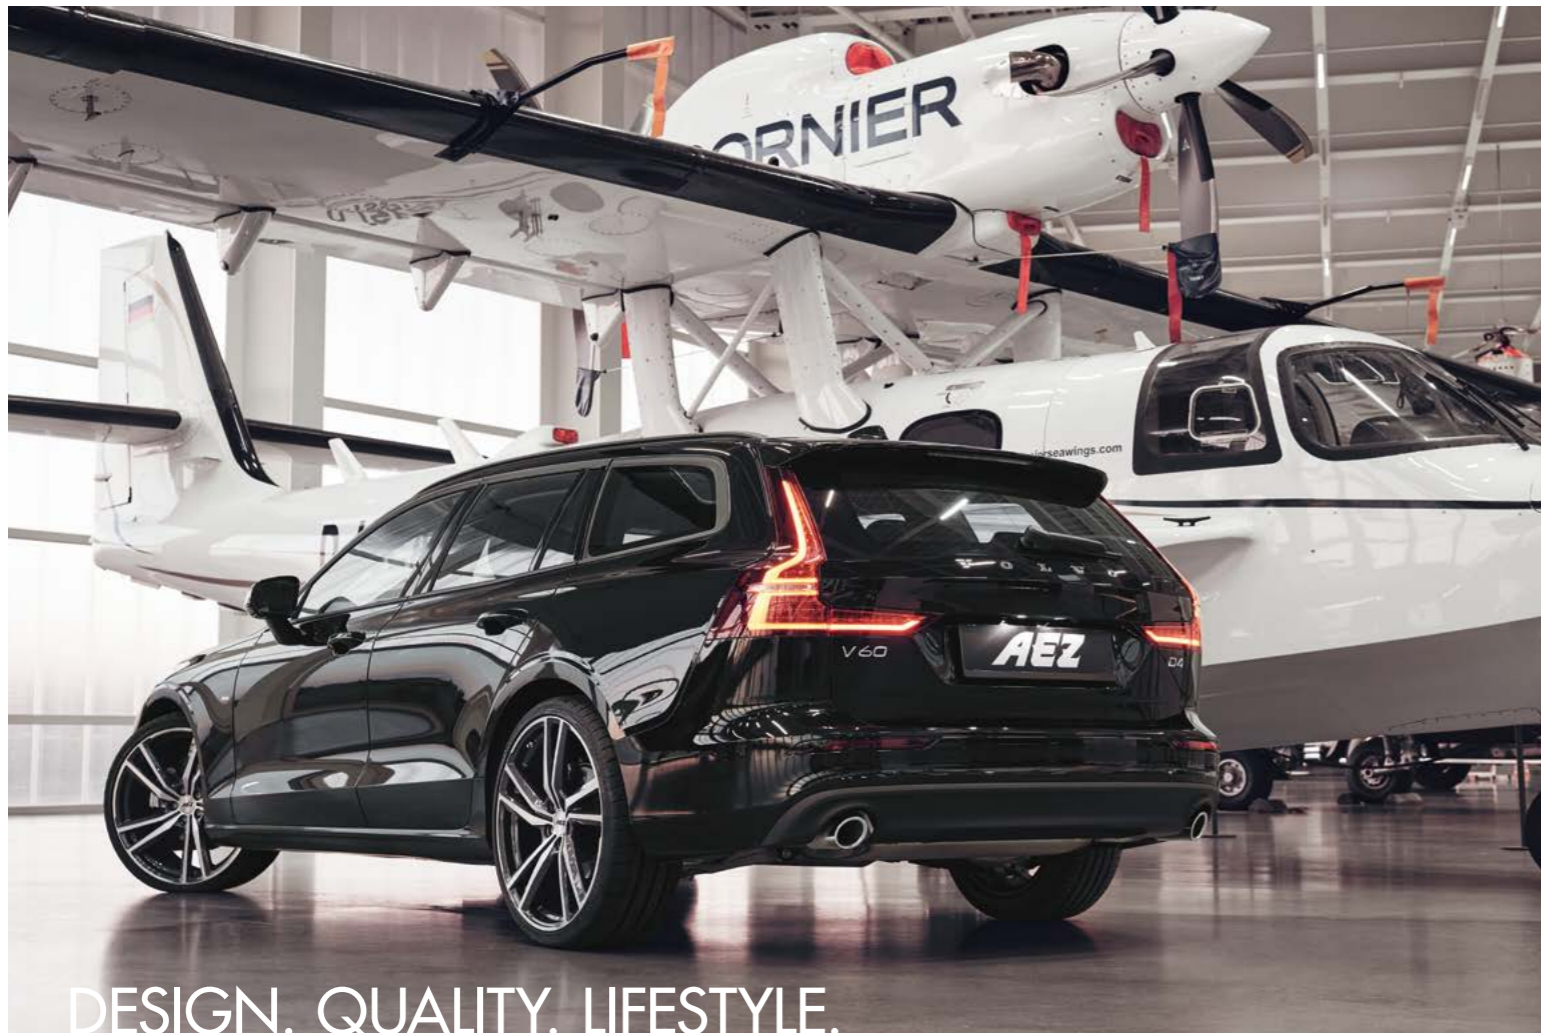

AEZ
AEZ-WHEELS.COM

high gloss

Dimension
7,5 x 17
8 x 18
8 x 19
9 x 19
8 x 20
9 x 20

DESIGN. QUALITY. LIFESTYLE.

AEZ KAIMAN dark I 17" – 20"

AEZ
AEZ-WHEELS.COM

gunmetal/polished

Dimension
7,5 x 17
8 x 18
8 x 19
9 x 19
8 x 20
9 x 20