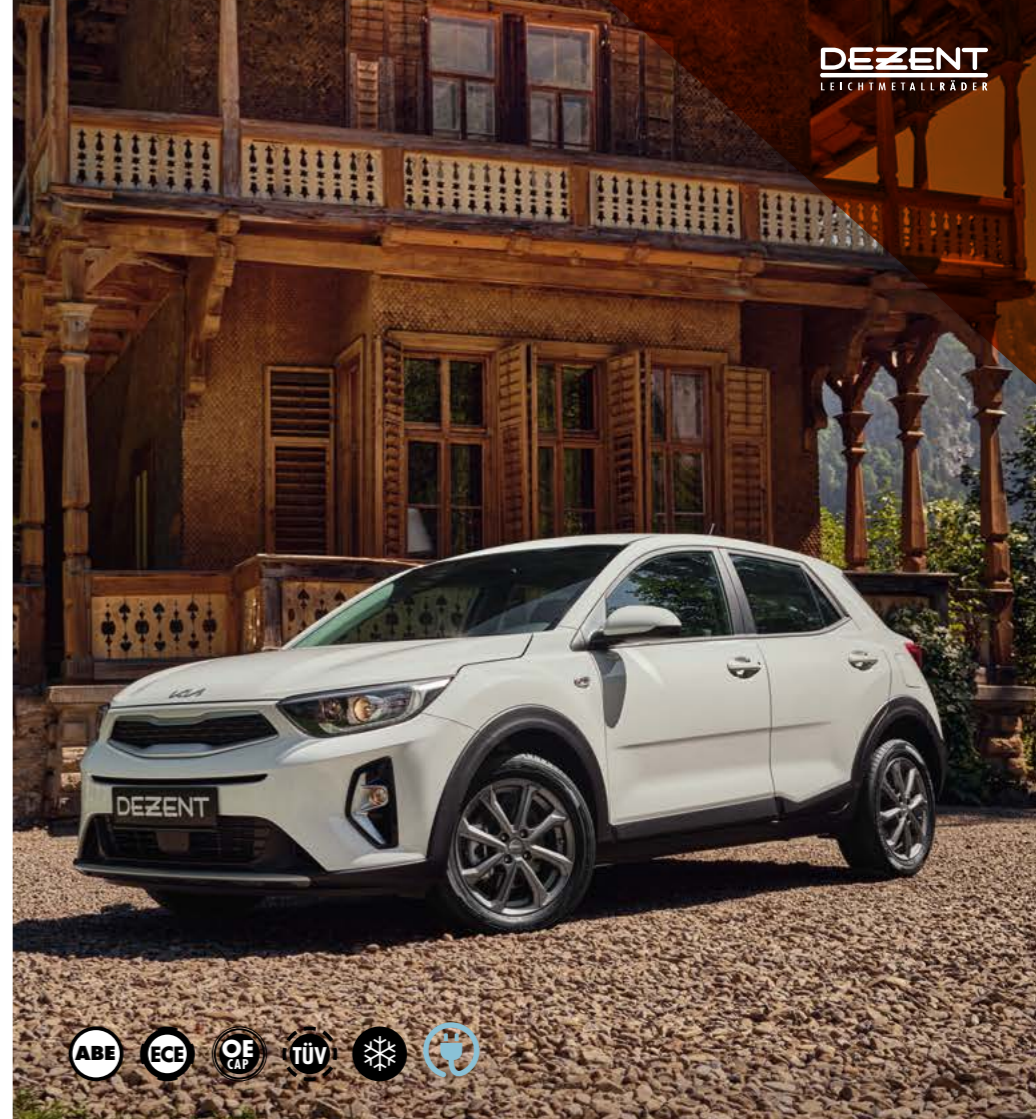

DEZENT TO dark
17" - 19"

black/polished

DEZENT TO dark

Dimension

7,0 x 17
7,5 x 17
7,5 x 18
8,0 x 18
8,0 x 19

DEZENT TO black
17" - 19"

black

DEZENT TO black