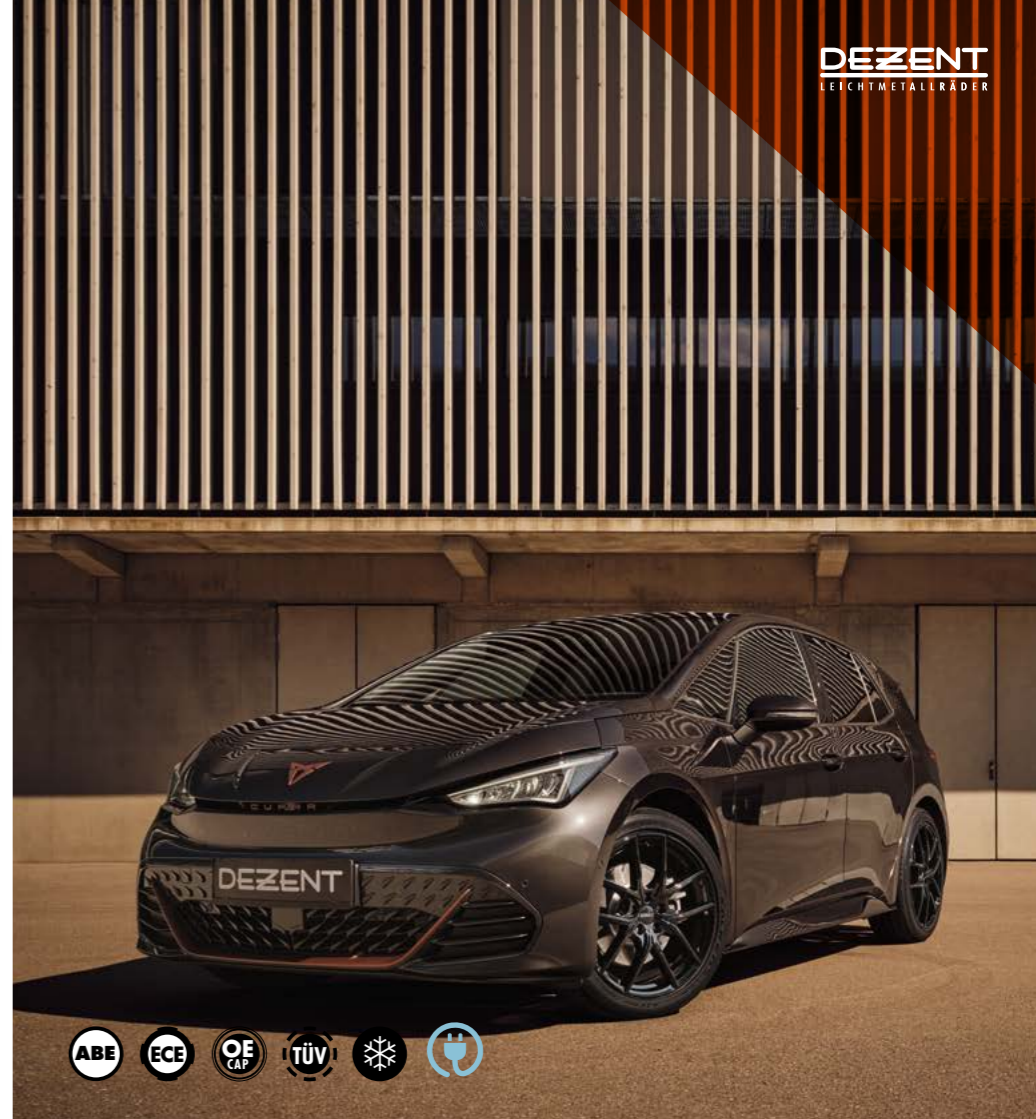

DEZENT TO dark
17" - 19"

DEZENT TO dark

Dimension

7,0 x 17
7,5 x 17
7,5 x 18
8,0 x 18
8,0 x 19

DEZENT TO black
17" - 19"

DEZENT TO black

Dimension

7,0 x 17
7,5 x 17
7,5 x 18
8,0 x 18
8,0 x 19