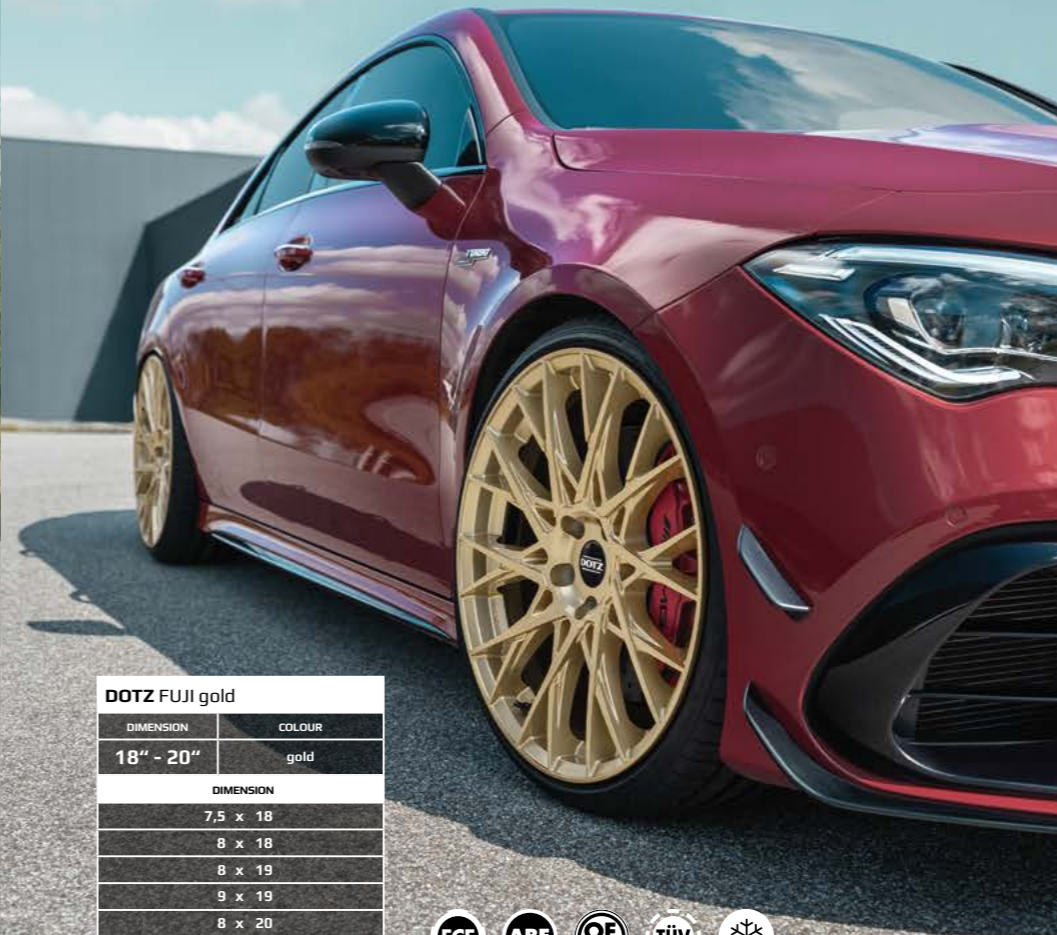

DOTZ FUJI gold	
DIMENSION	COLOUR
18" - 20"	gold
DIMENSION	
7,5 x 18	
8 x 18	
8 x 19	
9 x 19	
8 x 20	
9 x 20