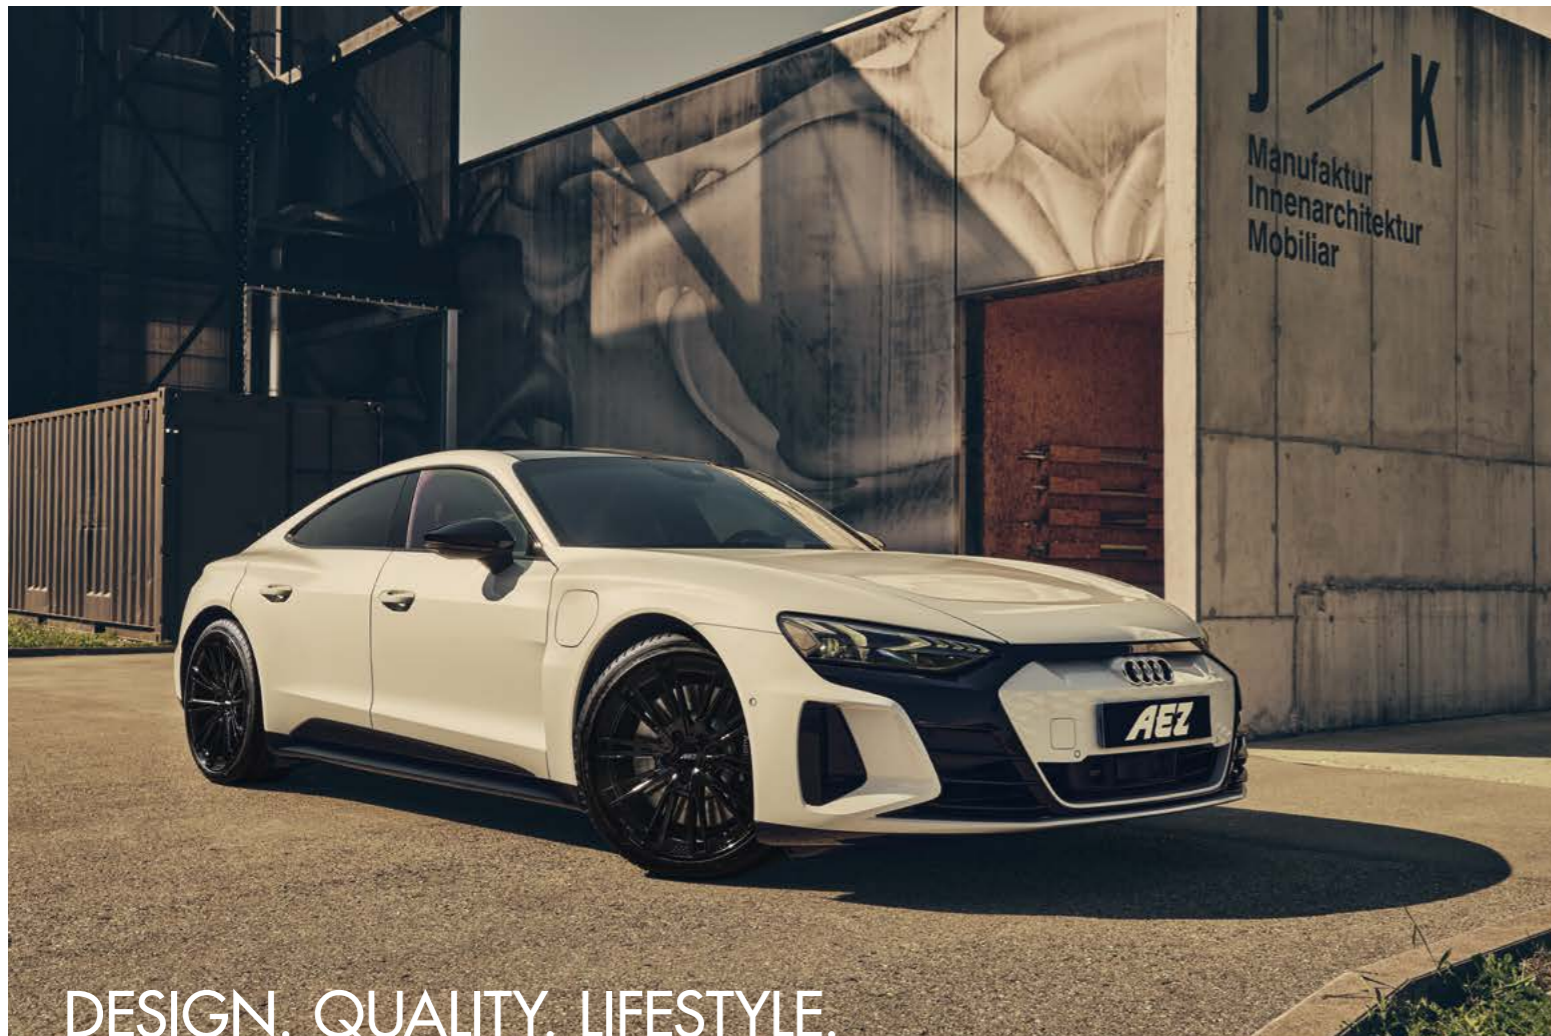

DESIGN. QUALITY. LIFESTYLE.

AEZ ALASKA dark | 20" – 21"

AEZ
AEZ-WHEELS.COM

black/polished

Dimension
9,0 x 20
11,0 x 20
9,5 x 21
11,5 x 21

PERFECT FOR PORSCHE & AUDI

DESIGN. QUALITY. LIFESTYLE.

AEZ ALASKA black | 20" – 21"