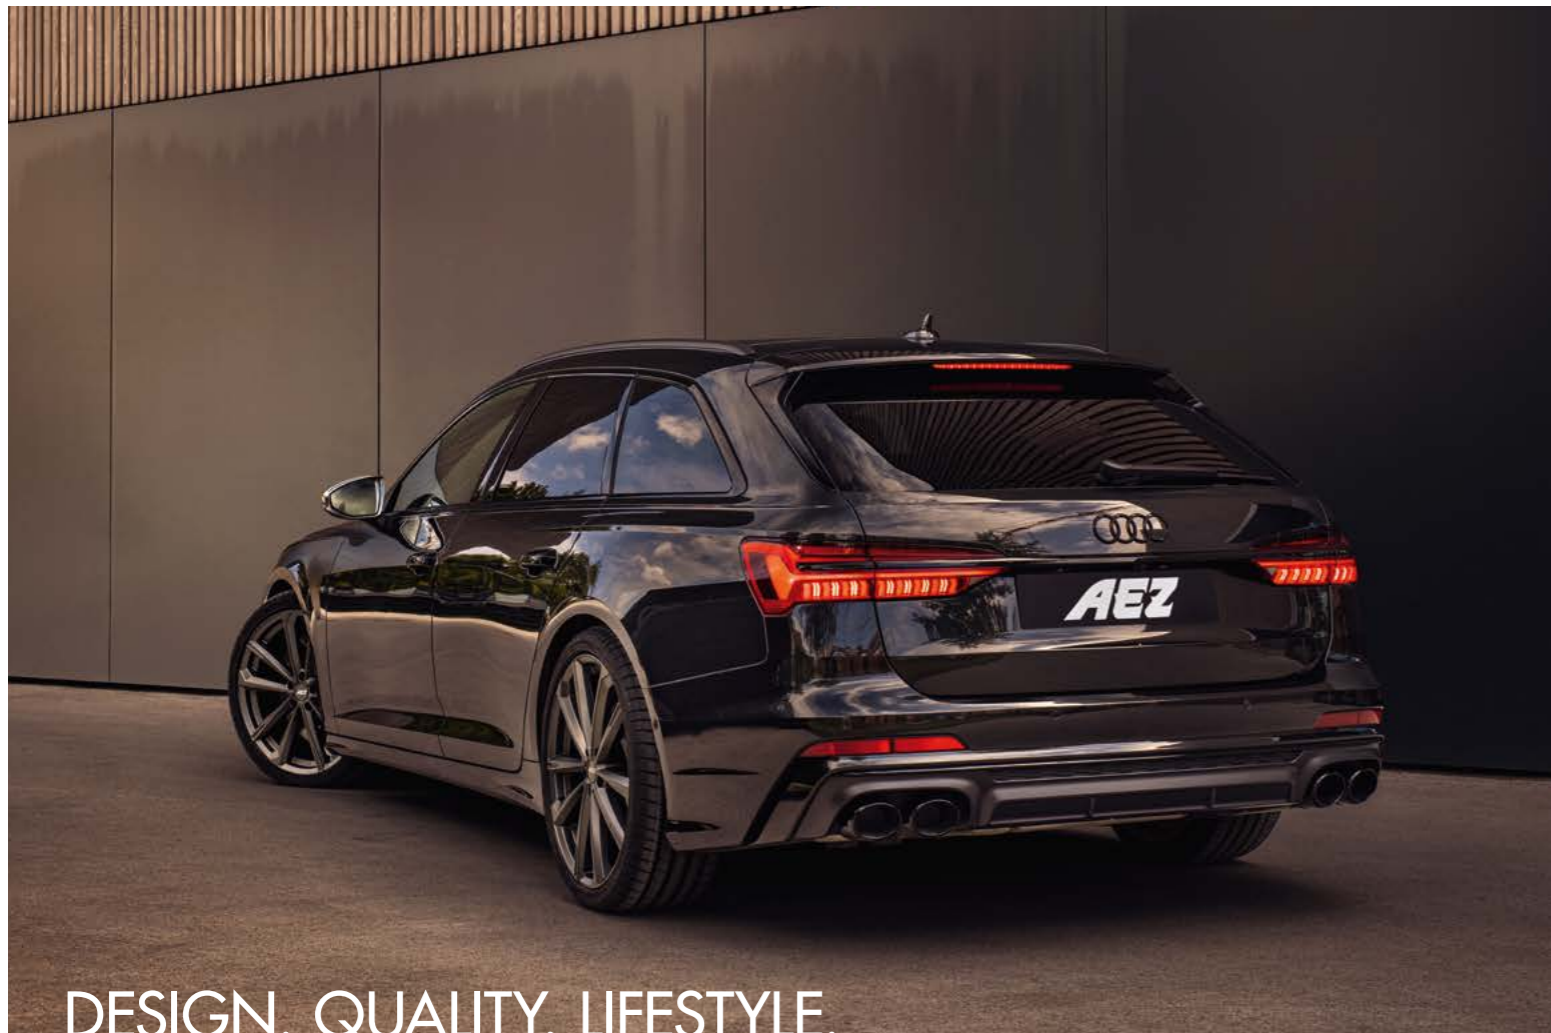

DESIGN. QUALITY. LIFESTYLE.

AEZ ARUBA graphite | 18" – 21"

AEZ
AEZ-WHEELS.COM