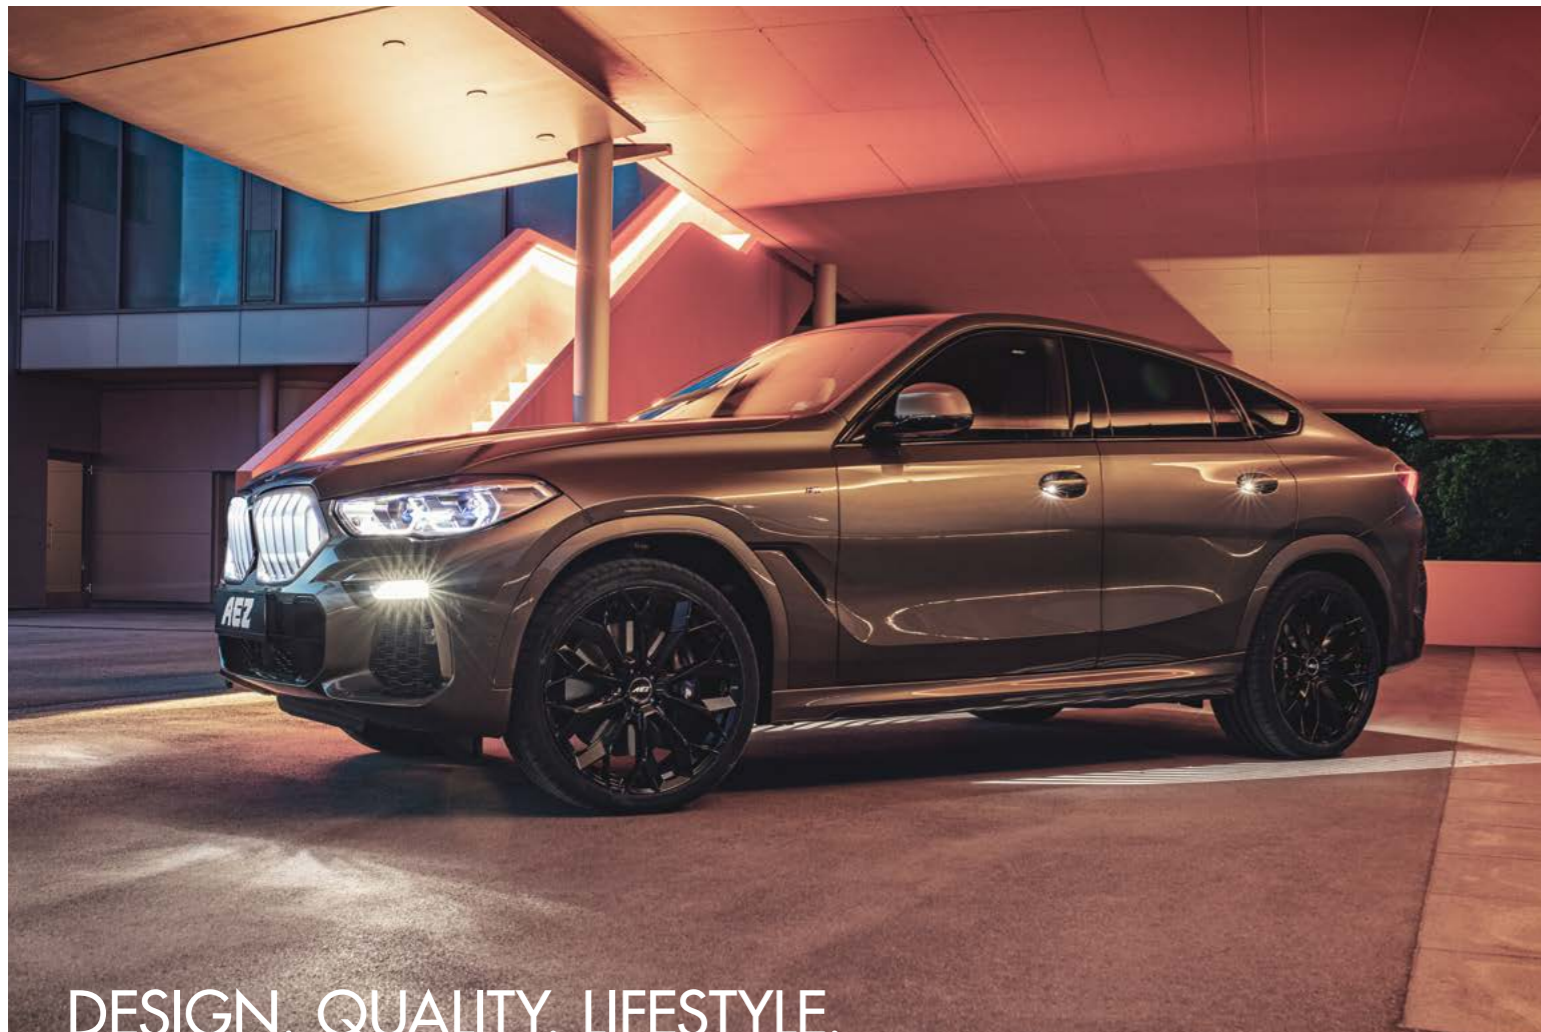

Dimension
8,0 x 18
8,5 x 19
8,5 x 20
8,5 x 21

DESIGN. QUALITY. LIFESTYLE.

AEZ LEIPZIG black | 20" – 22"

AEZ
AEZ-WHEELS.COM

glossy black

Dimension
9,0 x 20
9,5 x 21
10,5 x 21
9,5 x 22
10,5 x 22

DESIGN. QUALITY. LIFESTYLE.